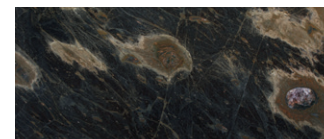

marmo Calacatta Oro lucido
glossy Calacatta Oro marble

marmo Cipollino Abyssal lucido
glossy Cipollino Abyssal marble

marmo Ocean Storm lucido
glossy Ocean Storm marble
(misura max./max size 280x130)

marmo Polar White opaco
matte Polar White marble

marmo Travertino Silver stuccato con
resina trasparente e finitura spazzolata
Travertino Silver marble filled with
transparent resin and brushed finish

marmo Travertino White stuccato con
resina trasparente e finitura spazzolata
Travertino White marble filled with
transparent resin and brushed finish