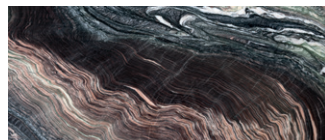

marmo Calacatta Oro lucido
glossy Calacatta Oro marble

marmo Cipollino Abyssal lucido
glossy Cipollino Abyssal marble

marmo Ocean Storm lucido
glossy Ocean Storm marble
(misura max./max size 280x130)

marmo Polar White opaco
matte Polar White marble

marmo Travertino Silver stuccato con
resina trasparente e finitura spazzolata
Travertino Silver marble filled with
transparent resin and brushed finish

marmo Travertino White stuccato con
resina trasparente e finitura spazzolata
Travertino White marble filled with
transparent resin and brushed finish